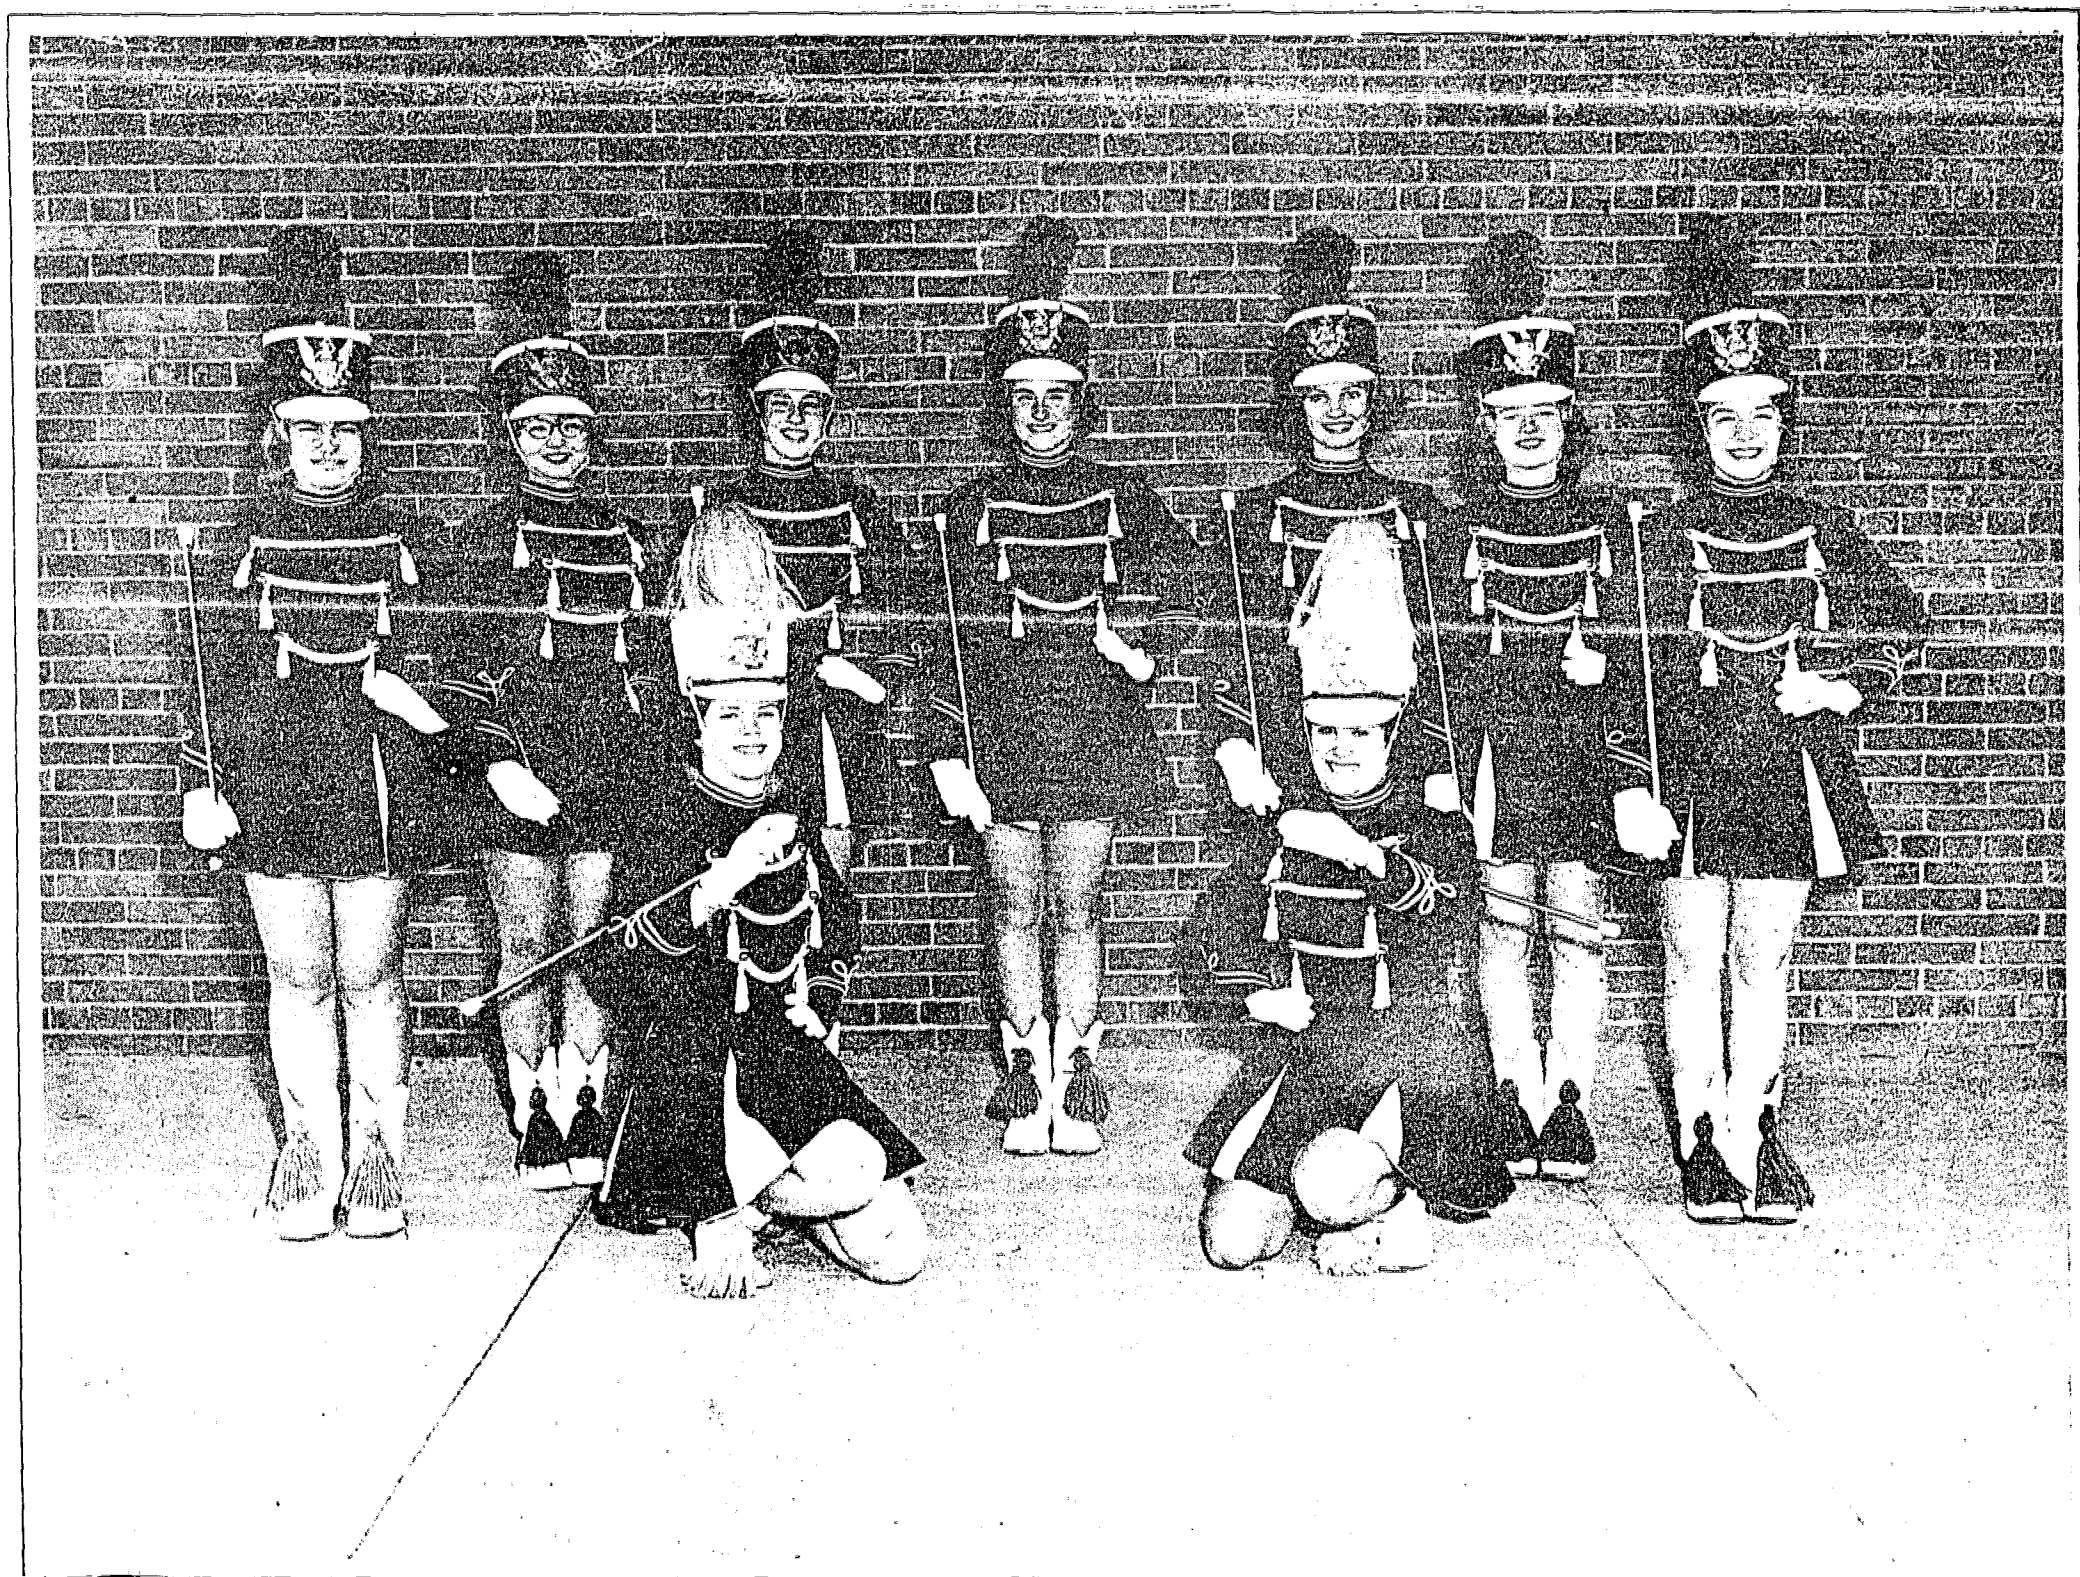

SCHOOL TWIRLERS---Twirlers of Scotch Plains-Fanwood High School pose prettily for the camera. Standing: (left to right) Evelyn House, Bonnie Caldwell, Linda Schwingel, Conni Thatcher, Gail Luddeke, Donna Slivinske, Patricia Macaulay. Kneeling: Captain, Sally Lewis; Drum Majorette, Anne Gracely.

STORY MORE PHOTOS INSIDE